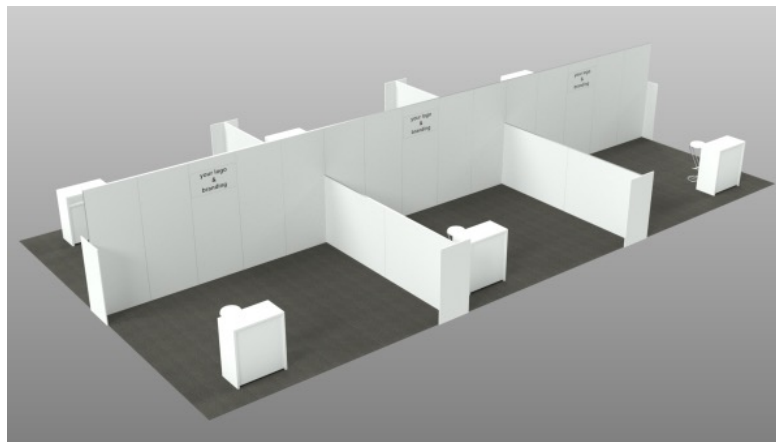

Textrends Full Service Package

Price

20 m²: 6.899,00 EUR

40 m²: 12.399,00 EUR

In the package included

- Stand space
- Complete stand
- Mobilar (counter & bar stools)
- Lighting and branding
- Power supply
- AUMA charge
- Mandatory communication fee
- Energy cost surcharge
- Fixed waste-disposal fee

Services

- Exhibitor passes, depending on stand size 3 or 5
- Listing in the exhibitor directory
- Company profile in the exhibitor directory
- Invitation tool to invite customers and interested parties free of charge
- Participation in the conference program and ISPO parties