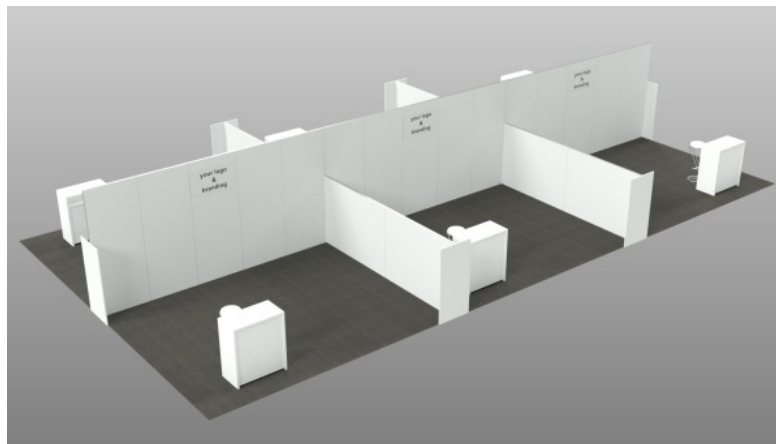

Textrends Full Service Package

Price

20 m²: 6.899,00 EUR
40 m²: 12.399,00 EUR

The package includes

- Stand space
- Complete stand
- Furniture (counter & bar stools)
- Lighting and branding
- Power supply
- AUMA charge
- Mandatory communication fee
- Energy cost surcharge
- Fixed waste-disposal fee

Services

- 3 or 5 exhibitor passes, depending on stand size
- Listing in the exhibitor directory
- Company profile in the exhibitor directory
- Invitation tool to invite customers and interested parties free of charge
- Participation in conference program and ISPO parties