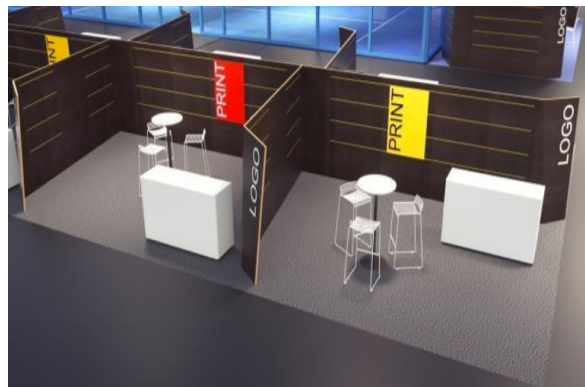

Participation opportunity Padel Village

Price

20 qm: 8.600 €
40 qm: 16.900 €

Package includes

In-line stand (one side open) with height 1,80 m
Furniture: 1 high table, 4 stools, 3 shelves
Electrical connection 3 kW, power sockets
Branding (Logo)
All compulsory fees (registration fee, AUMA fee)
Fixed fee for waste removal
3 exhibitor passes

Services

- Exhibitor passes, depending on stand size
- Listing in the exhibitor directory
- Company profile in the exhibitor directory
- Invitation tool to invite customers and interested parties free of charge
- Participation in networking events and conference program
- Free use of the ISPO Padel Lounge Area
- Padel court at ISPO Padel Village for demonstrations
- Promotional campaign through ISPO.COM prior to the show