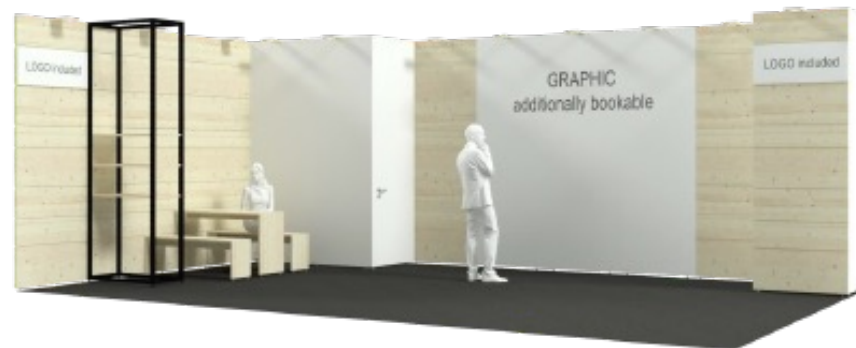

Easy Booth 40 m²

Price

14.500,00 EUR

The package includes

Stand space
Complete stand
Carpet, color of your choice
1 cabin with lockable door
1 seating table, 2 benches (attached)
LED spotlight
2 digital print on foil for logo panel (100 x 42 cm)
1 triple socket
AUMA charge
Mandatory communication fee
Energy cost surcharge
Fixed waste-disposal fee

Services

- 5 exhibitor passes
- Listing in the exhibitor directory
- Company profile in the exhibitor directory
- Invitation tool to invite customers and interested parties free of charge
- Participation in conference program and ISPO parties

Contact

Outdoor
Veronika Gstöttl
Veronika.Gstoettl@Messe-Muenchen.de
+49 89 94920426

Snowsports Hardgoods
Alexandra Denker
Alexandra.Denker@Messe-Muenchen.de
+49 89 949 20157

Health & Fitness, Sportsfashion
Constanze Fuchs
Constanze.Fuchs@messe-muenchen.de
+49 89 949 20138

General
info@ispo.com
+49 89 949 11388