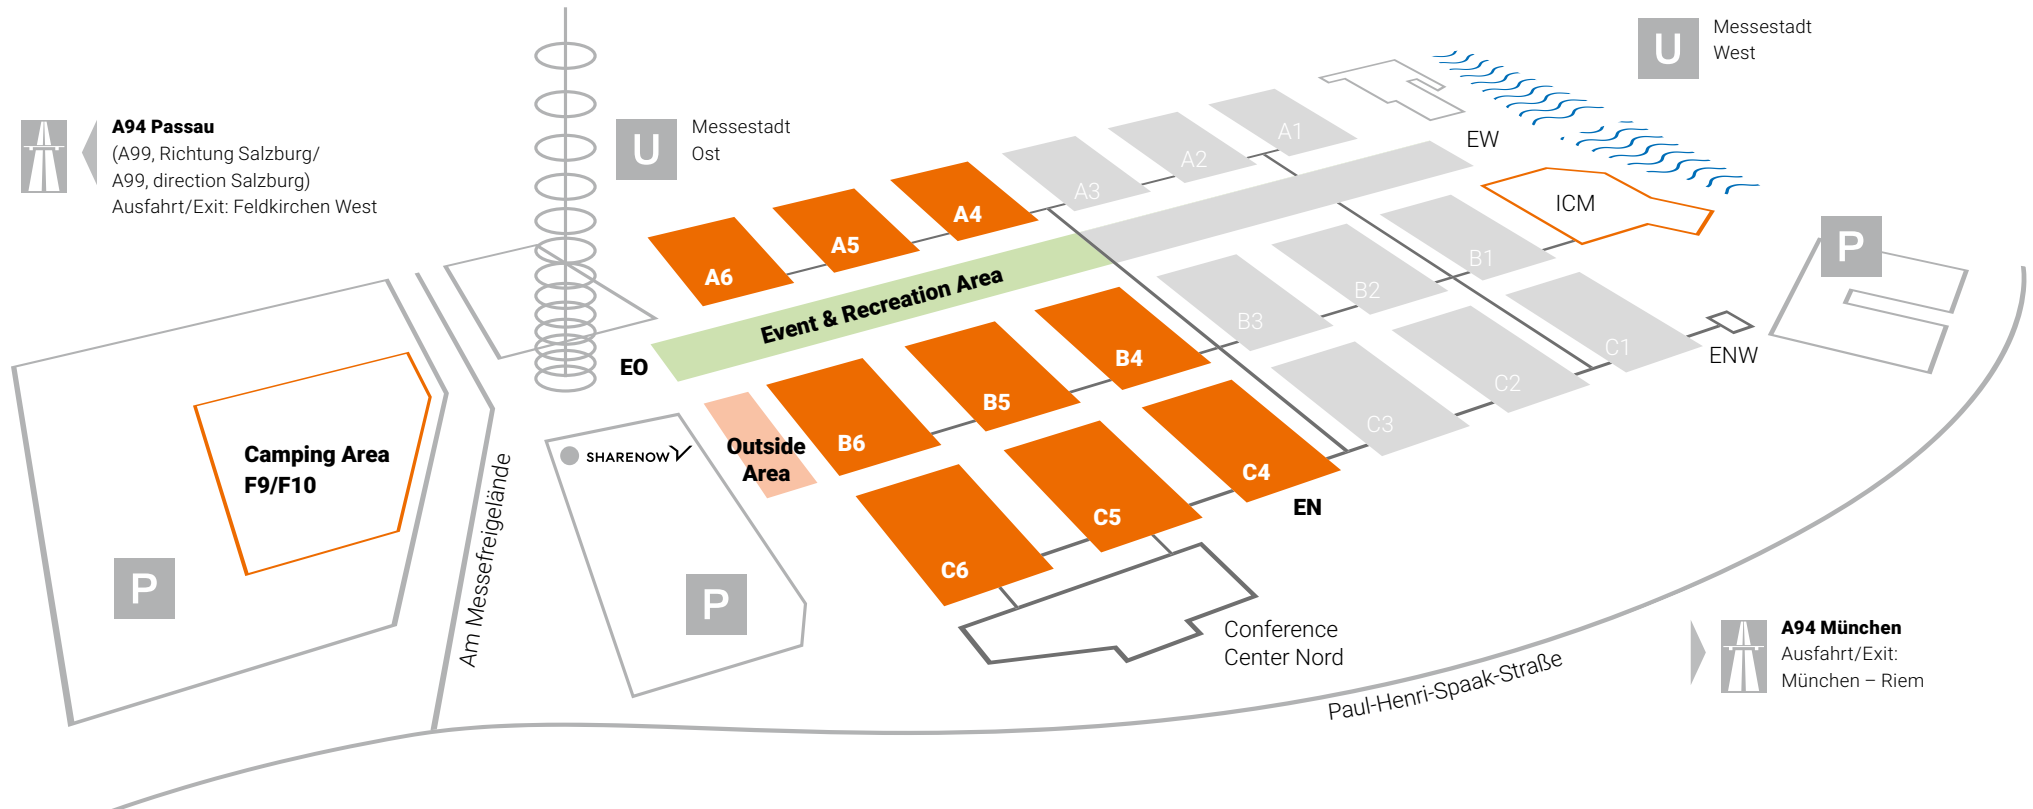

Messe München

Connecting Global Competence

# OutDoor by ISPO 2019 Geländeplan / Map of fair grounds

**EO** Eingang Ost / Entrance East  
**EN** Eingang Nord / Entrance North

**Orange** Inside Exhibition Area  
**Light Orange** Outside Exhibition Area

**F9/F10** Camping & Glamping Area  
**ICM** Internationales Congress Center München  
**ISPO Digitize Summit: 3.-4. Juli 2019 / July 3-4, 2019**

# OutDoor

by ISPO