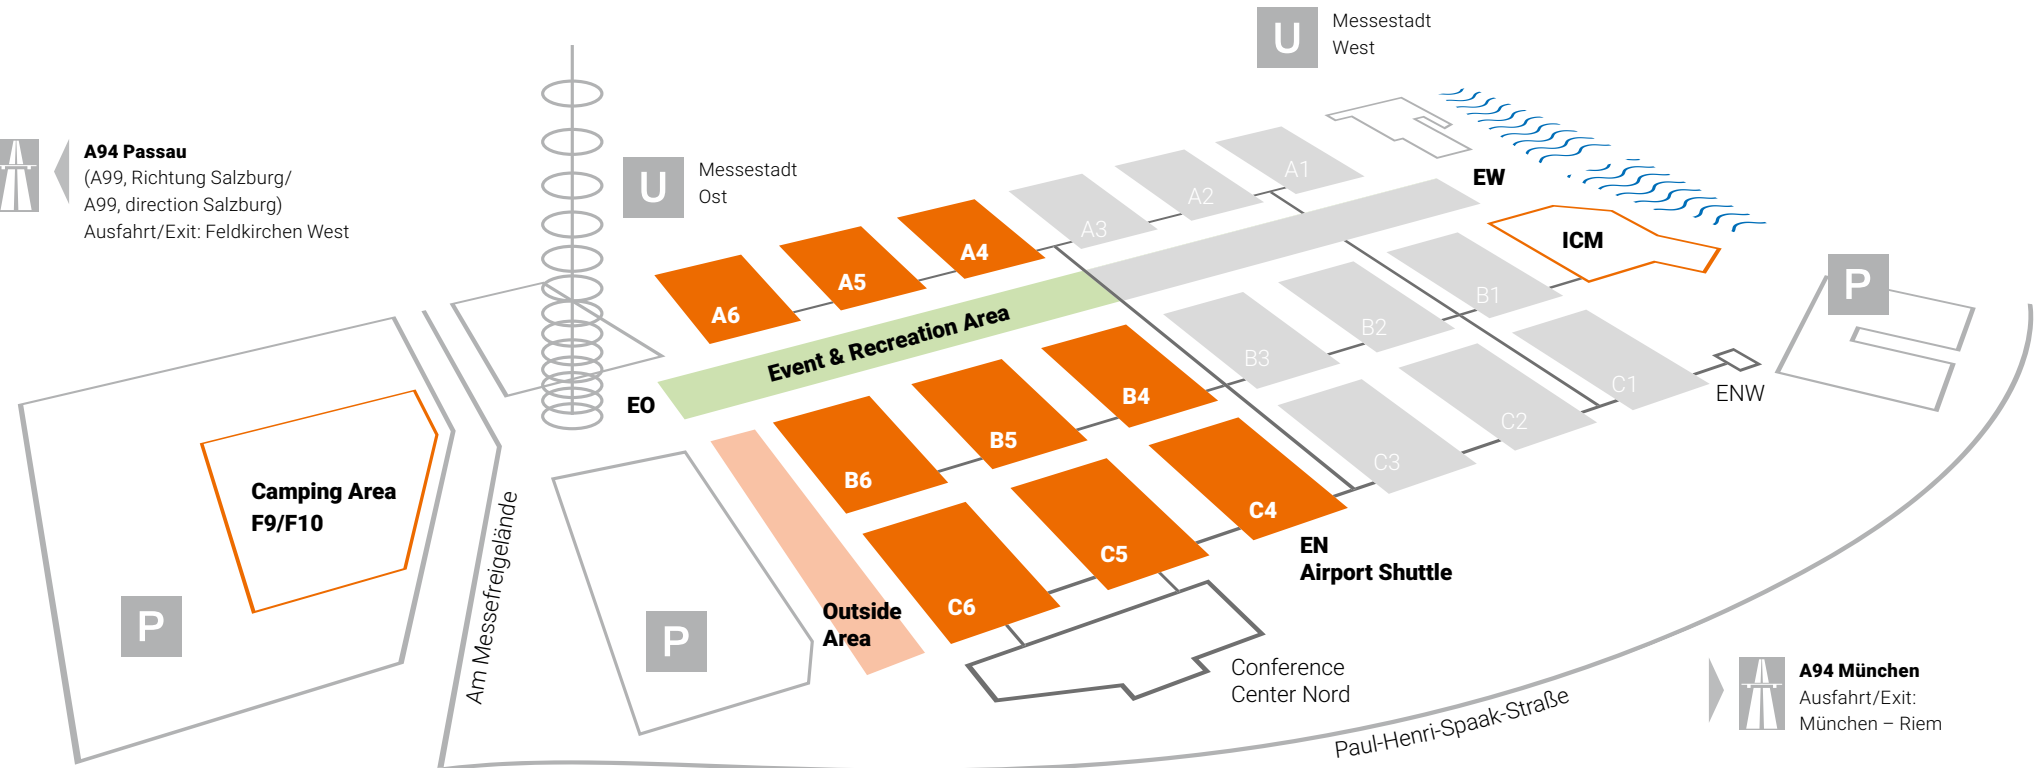

Messe München

Connecting Global Competence

OutDoor by ISPO 2019 Geländeplan / Map of fair grounds

A94 Passau
(A99, Richtung Salzburg/
A99, direction Salzburg)
Ausfahrt/Exit: Feldkirchen West

U Messestadt Ost

U Messestadt West

A94 München
Ausfahrt/Exit:
München - Riem

EO Eingang Ost / Entrance East
EW Eingang West / Entrance West
EN Eingang Nord / Entrance North
Airport Shuttle

Inside Exhibition Area
Outside Exhibition Area
F9/F10 Camping & Glamping Area
ICM Internationales Congress Center München
ISPO Digitize Summit:
3.-4. Juli 2019 / July 3-4, 2019

OutDoor

by ISPO