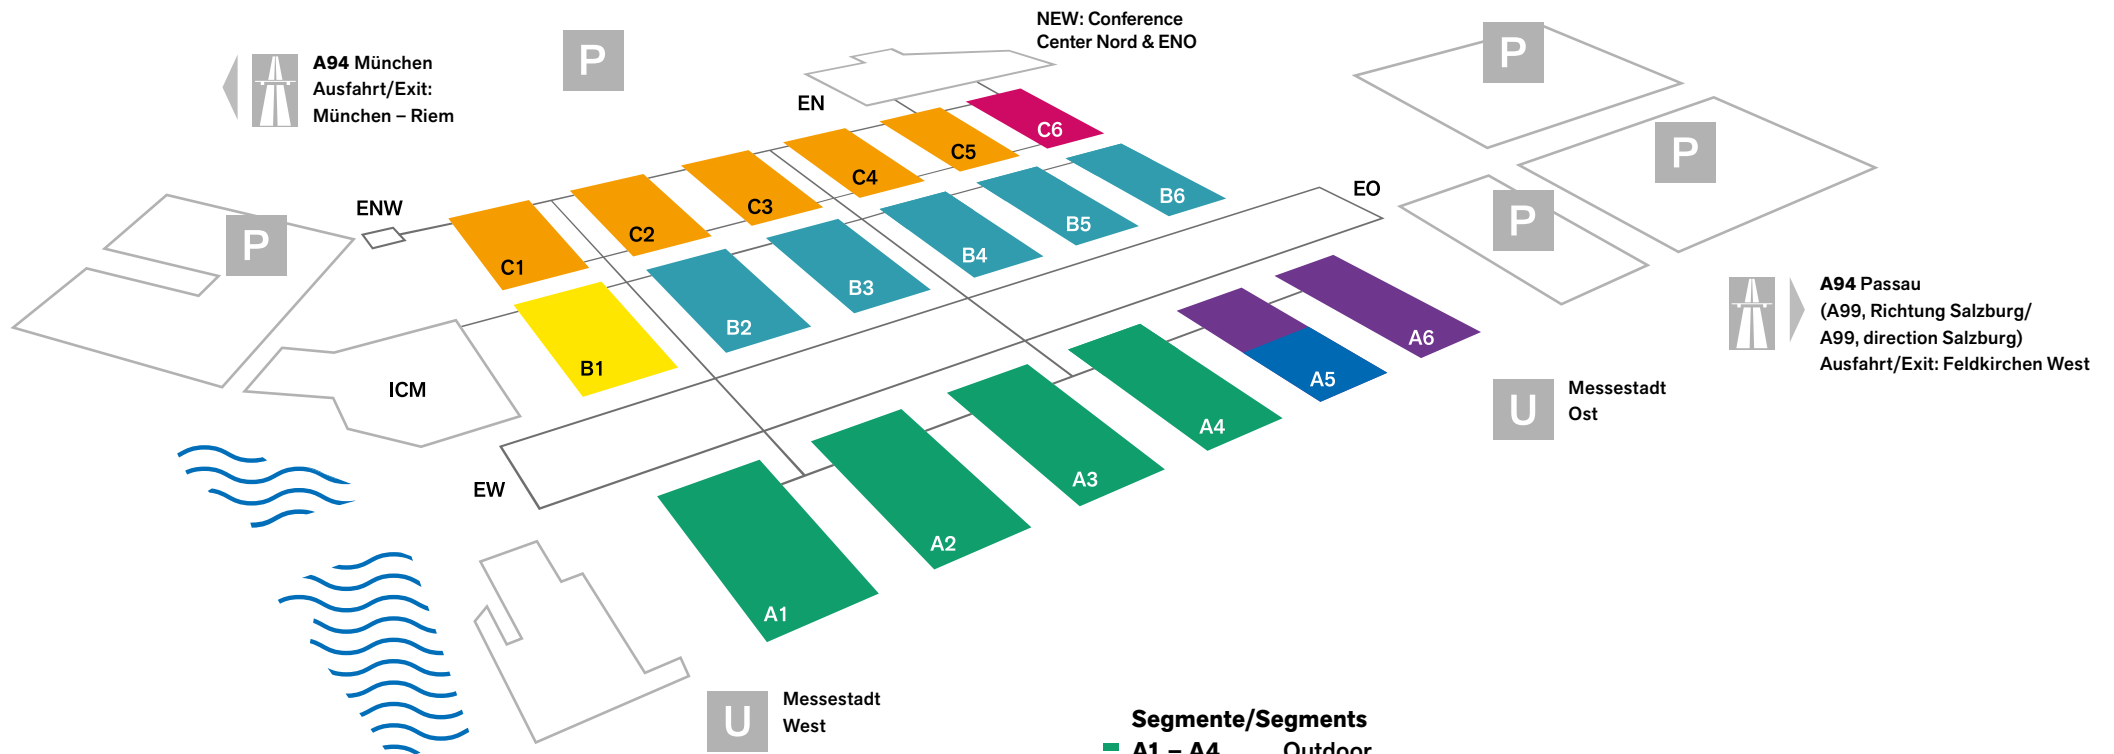

Messe München

Connecting Global Competence

ISPO Munich 2019 Geländeplan / Map of fair grounds

ENW Eingang Nordwest / Entrance Northwest
EN Eingang Nord / Entrance North
ENO Eingang Nordost / Entrance Northeast
EW Eingang West / Entrance West
EO Eingang Ost / Entrance East

www.ispo.com/munich

- ENW** Eingang Nordwest / Entrance Northwest
- EN** Eingang Nord / Entrance North
- ENO** Eingang Nordost / Entrance Northeast
- EW** Eingang West / Entrance West
- EO** Eingang Ost / Entrance East

- Segmente/Segments**
- **A1 – A4** Outdoor
 - **A5** Urban
 - **A5 – A6** Health & Fitness
 - **B1** Vision
 - **B2 – B6** Snowsports
 - **C1 – C5** Manufacturing & Suppliers
 - **C6** Trends, Innovation & Industry Service
 - ISPO Digitize