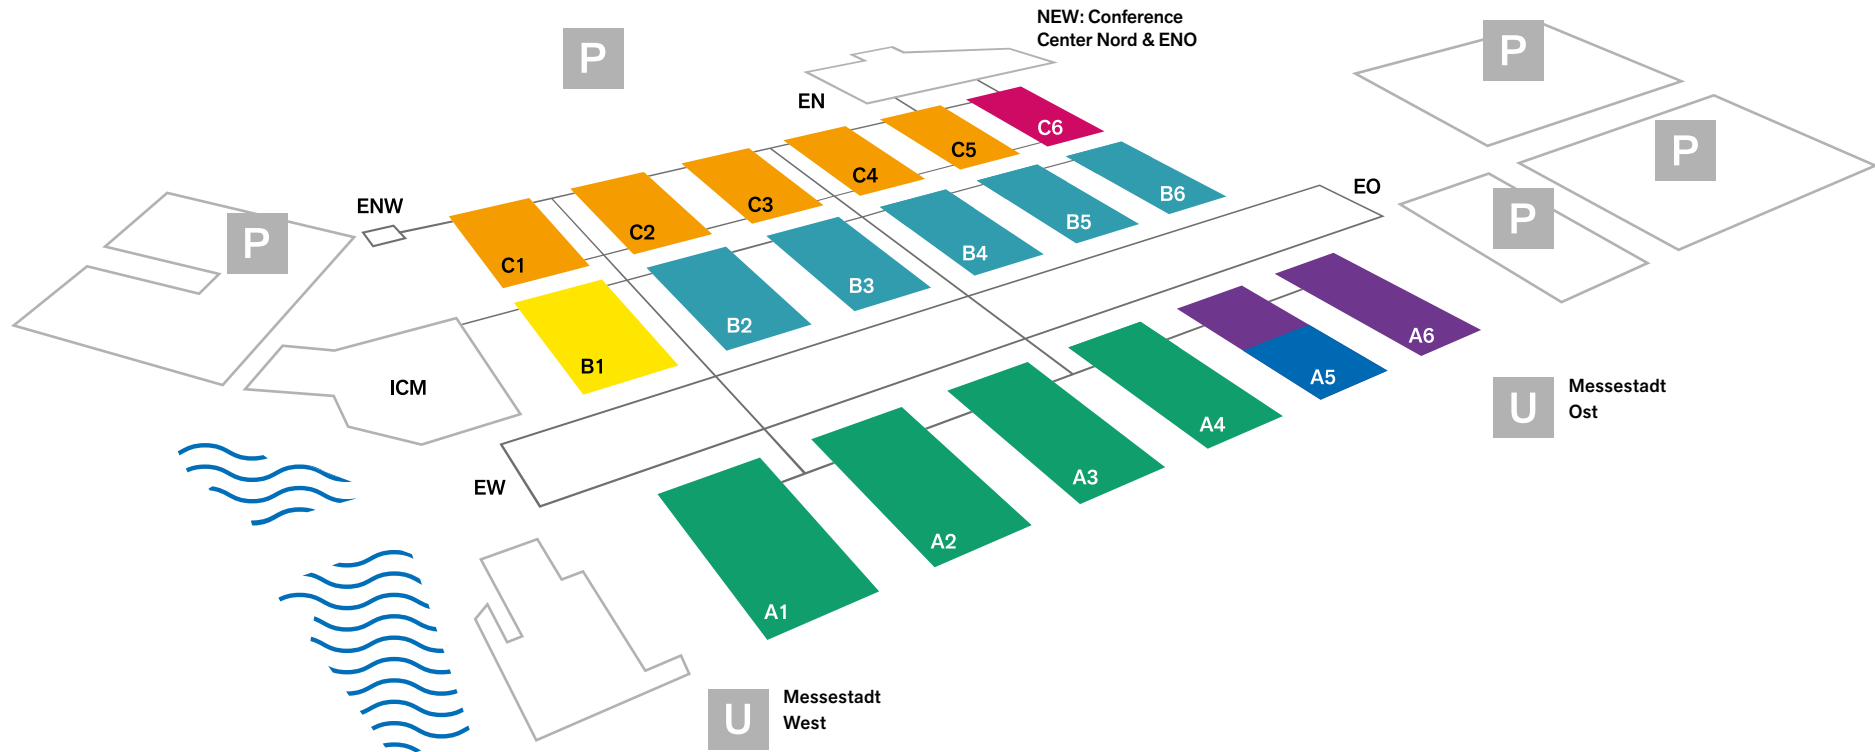

Messe München

Connecting Global Competence

ISPO Munich 2019 Geländeplan / Map of fair grounds

ENW Eingang Nordwest / Entrance Northwest
EN Eingang Nord / Entrance North
ENO Eingang Nordost / Entrance Northeast
EW Eingang West / Entrance West
EO Eingang Ost / Entrance East

www.ispo.com/munich

- ENW** Eingang Nordwest / Entrance Northwest
- EN** Eingang Nord / Entrance North
- ENO** Eingang Nordost / Entrance Northeast
- EW** Eingang West / Entrance West
- EO** Eingang Ost / Entrance East

- Segmente/Segments**
- **A1 – A4** Outdoor
 - **A5** Urban
 - **A5 – A6** Health & Fitness
 - **B1** Vision
 - **B2 – B6** Snowsports
 - **C1 – C5** Manufacturing & Suppliers
 - **C6** Trends, Innovation & Industry Service
 - ISPO Digitize