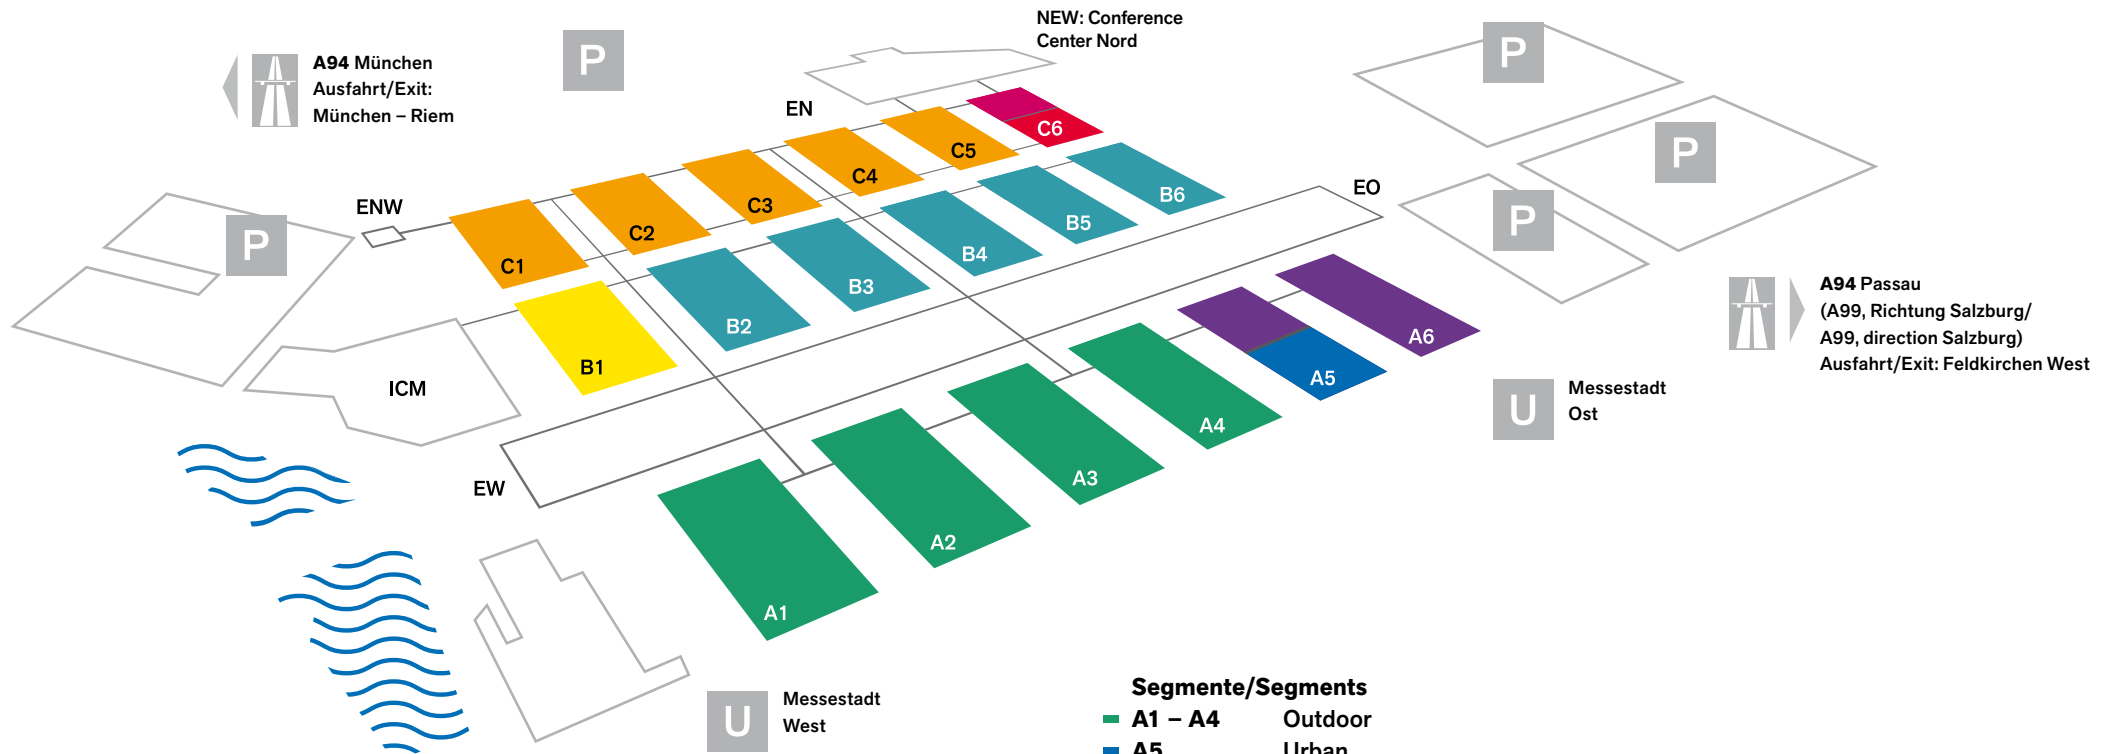

Messe München

Connecting Global Competence

ISPO Munich 2019 Geländeplan / Map of fair grounds

A94 München
Ausfahrt/Exit:
München – Riem

A94 Passau
(A99, Richtung Salzburg/
A99, direction Salzburg)
Ausfahrt/Exit: Feldkirchen West

ENW Eingang Nordwest / Entrance Northwest
EN Eingang Nord / Entrance North
EW Eingang West / Entrance West
EO Eingang Ost / Entrance East

Segmente/Segments

- **A1 – A4** Outdoor
- **A5** Urban
- **A5 – A6** Health & Fitness
- **B1** Vision
- **B2 – B6** Snowsports
- **C1 – C5** Manufacturing & Suppliers
- **C6** Teamsports
- **C6** Trends, Innovation & Industry Services
ISPO Digitize