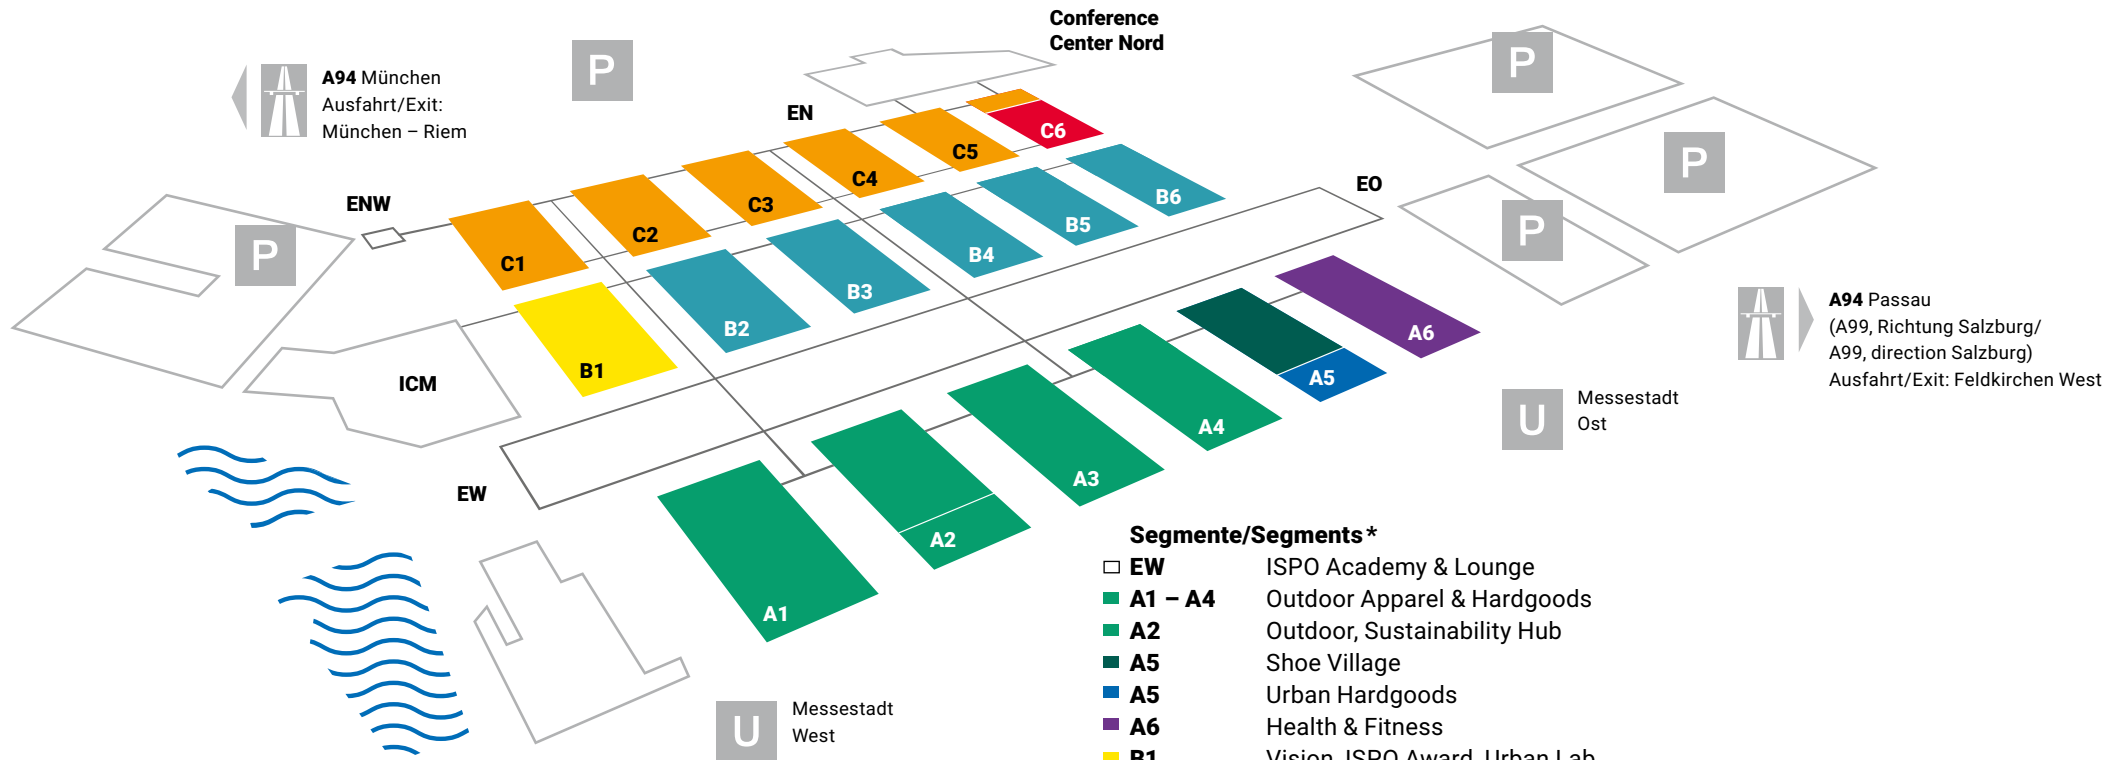

Messe München

Connecting Global Competence

ISPO Munich 2020 Geländeplan / Map of fair grounds*

- ENW** Eingang Nordwest / Northwest Entrance
- EN** Eingang Nord / North Entrance
- EW** Eingang West / West Entrance
- EO** Eingang Ost / East Entrance

- Segmente/Segments***
- **EW** ISPO Academy & Lounge
 - **A1 - A4** Outdoor Apparel & Hardgoods
 - **A2** Outdoor, Sustainability Hub
 - **A5** Shoe Village
 - **A5** Urban Hardgoods
 - **A6** Health & Fitness
 - **B1** Vision, ISPO Award, Urban Lab
 - **B2 & B3** Snowsports Apparel & Accessories, Body & Mind
 - **B4 - B6** Snowsports Hardgoods, ISPO Brandnew
 - **C1 & C2** Manufacturing & Suppliers, ISPO Textrends
 - **C3 - C6** Manufacturing & Suppliers, Sourcing
 - **C6** Teamsports
 - **EO** eSports Arena